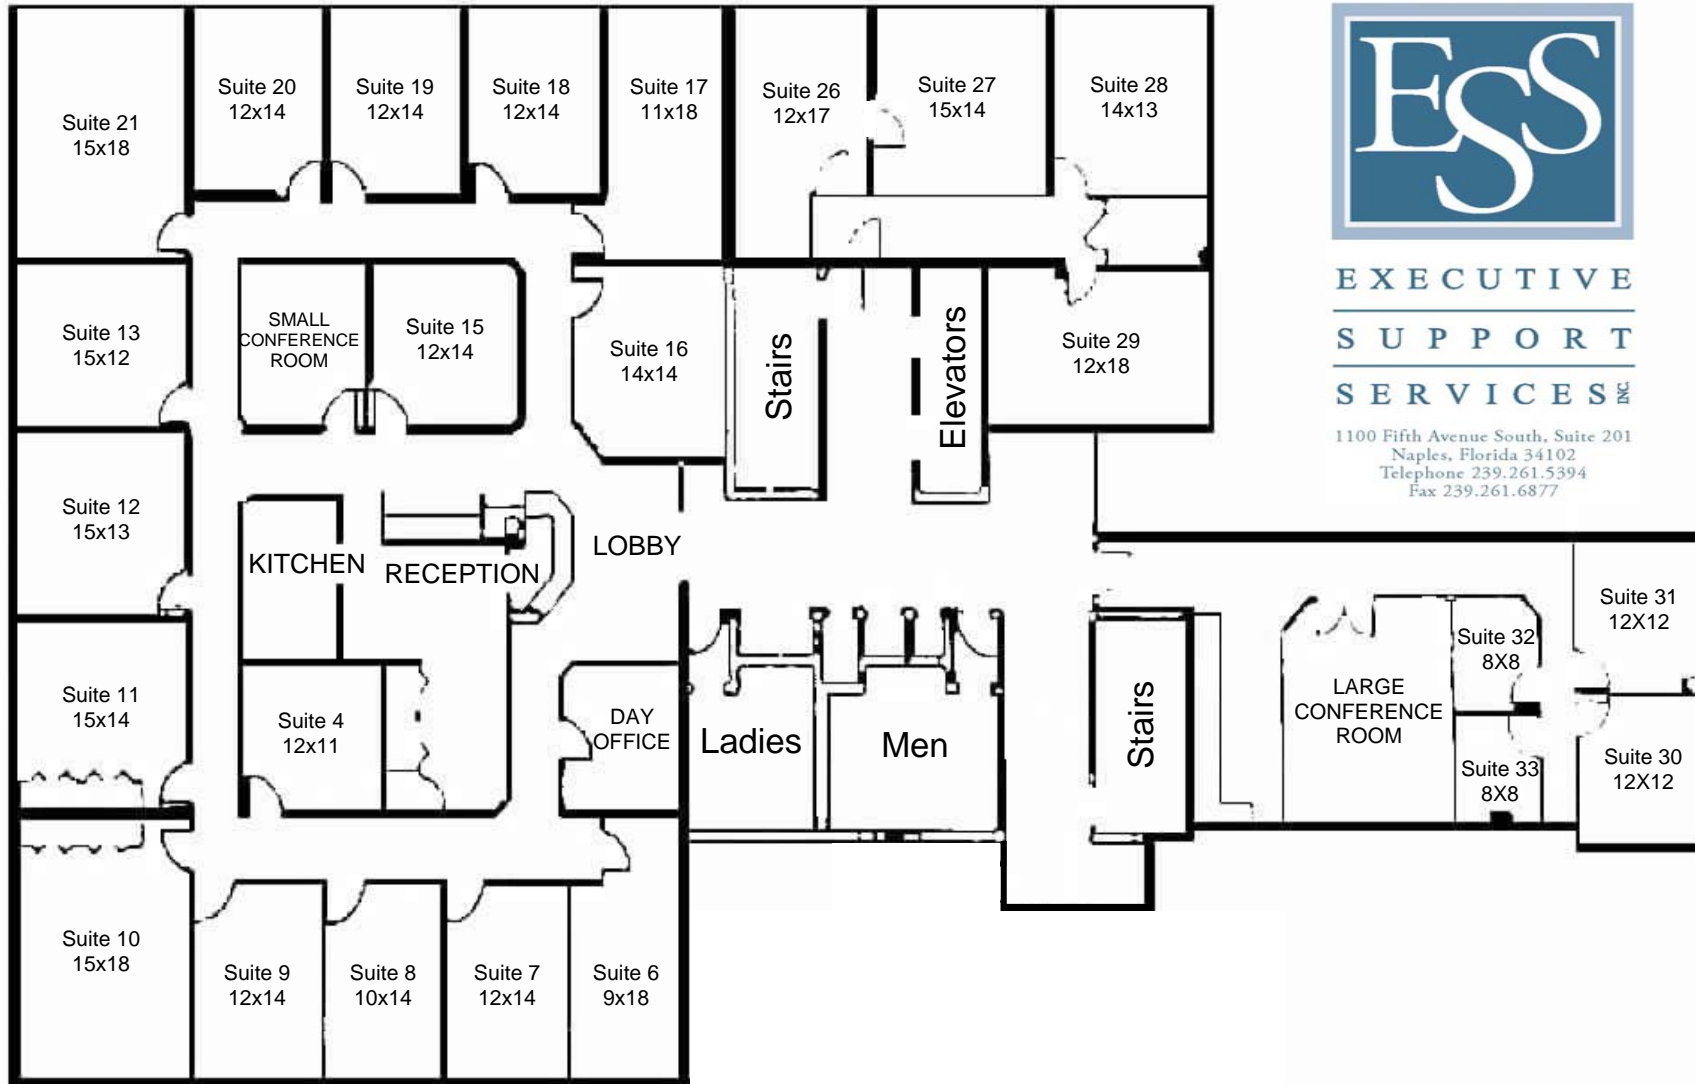

NAPLES BAY VIEW

EXECUTIVE  
SUPPORT  
SERVICES

1100 Fifth Avenue South, Suite 201  
Naples, Florida 34102  
Telephone 239.261.5394  
Fax 239.261.6877

TIN CITY VIEW

FIFTH AVENUE VIEW